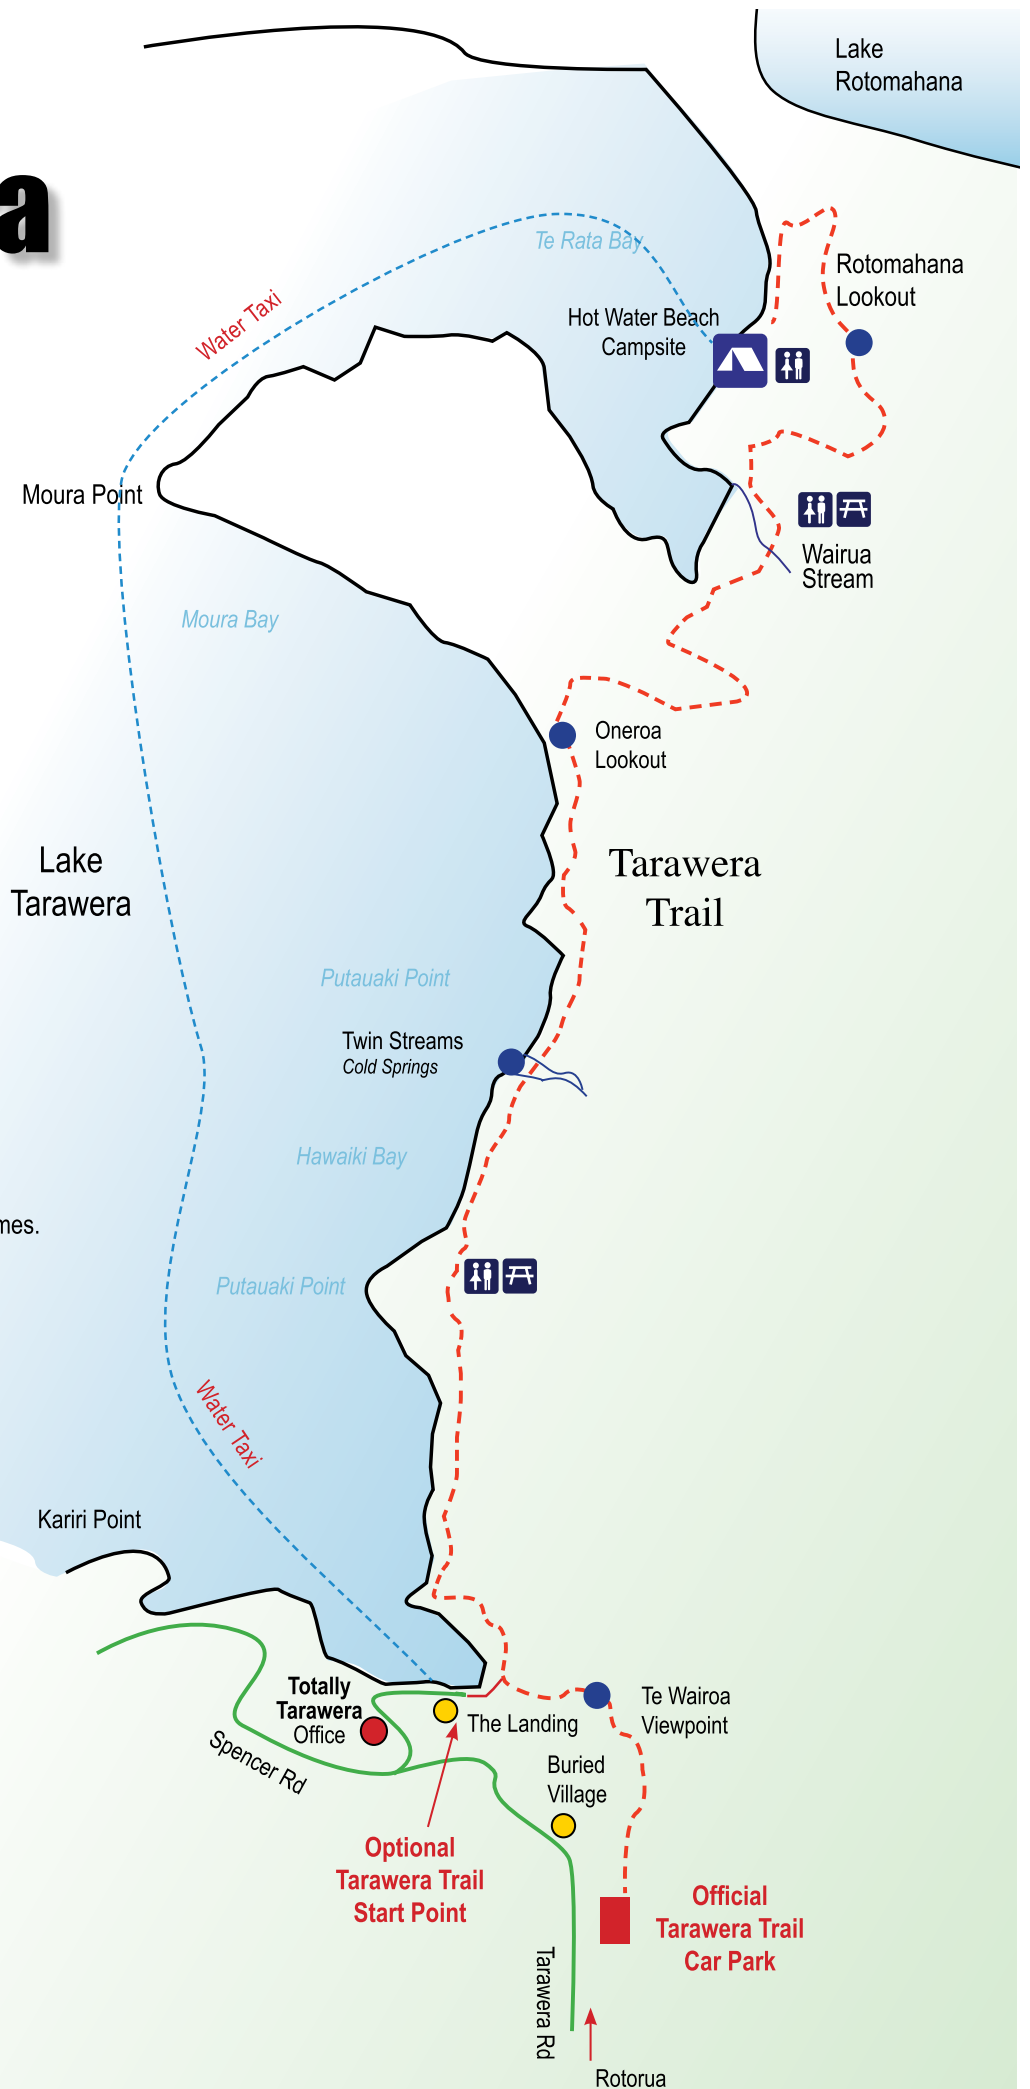

the Tarawera Trail

- Moderate level walk
- Walk times will vary according to fitness, size of group and stopping times.
- Allow 4-6 hours

Water Taxi prebooking is essential

Tele: 07 362 8080

www.totallytarawera.com
info@totallytarawera.com

Totally Tarawera Office

Optional Tarawera Trail Start Point

Official Tarawera Trail Car Park

Rotorua